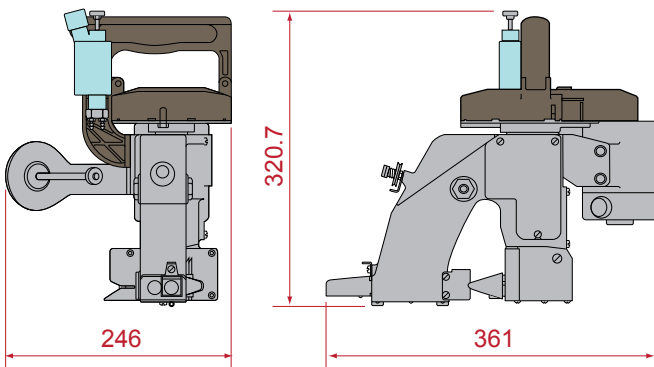

NP-7A

PORTABLE BAG CLOSER

APPLICATION

For minimal cost closing of all kinds of bags. Single thread chain stitch, with simple mechanism for easier maintenance. New type NP-7A is provided with a plastic handle and an auto-lubrication feature.

DIMENSIONS

TECHNICAL DATA

MODEL	NP-7A
Capacity	1,700 to 1,900 RPM
Stitch Range	8.5mm (Fixed)
Seam	Single Thread Chain Stitch
Thread Cutting	Automatic
Drive Motor	240VAC, 90W
Net Weight	5kg with Thread
Gross Weight	Approximately 8.7kg
Volumetric Measurement	Approximately 0.75m ³